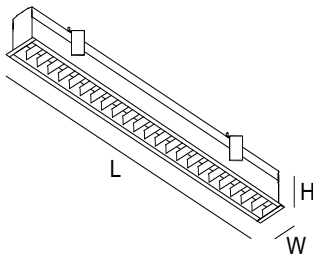

# Gyon RV

SOP 2600 lm 33 W 840 L 1164mm FO IP44 white

ARTICLE NO: 13611471431

● White structure

## Dimension

**Dimension (mm):** L: 1164      W: 79      H: 71  
**Cut Out (mm):** Lco: 1152      Wco: 68      Hco: 110

## Product description

**Installation** Recessed ceiling (RV) **Optic** Satin opal polycarbonate diffuser  
**Nominal Luminaire Luminous flux** 2550 lm **Light source luminous flux** 4360 lm  
**Power** 32.7 W **Correlated colour temperature - CCT** 4000 K  
**Colour Rendering Index - CRI** 80 **Chromaticity tolerance (initial MacAdam)** 3  
**Lumen maintenance factor** 50000h L80 B10 at 35°C **Driver** LED driver with fixed output **Power supply** 230V 50Hz **IP Protection** IP20 , IP44 from the exposed side.  
**IK Protection** IK08 **Weight** 3,80 kg **EAN number** 3831116775448 **Energy class** A++