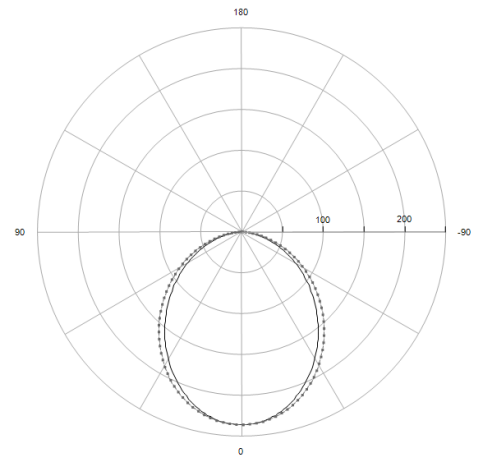

## Dimension

**Dimension (mm):** L: 1164      W: 79      H: 71  
**Cut Out (mm):** Lco: 1152      Wco: 68      Hco: 110

## Product description

**Installation** Recessed ceiling (RV) **Optic** Satin opal polycarbonate diffuser  
**Nominal Luminaire Luminous flux** 2550 lm **Light source luminous flux** 4360 lm  
**Power** 32.7 W **Correlated colour temperature - CCT** 4000 K  
**Colour Rendering Index - CRI** 80 **Chromaticity tolerance (initial MacAdam)** 3  
**Lumen maintenance factor** 50000h L80 B10 at 35°C **Driver** LED driver with fixed output **Power supply** 230V 50Hz **IP Protection** IP20 , IP44 from the exposed side.  
**IK Protection** IK08 **Weight** 3,80 kg **EAN number** 3831116775448 **Energy class** A++

### Light output ratio

LOR	59
ULOR	0
DLOR	59
Total luminous flux	2572
Luminaire efficacy (LEF)	79

### UGR values

X=4H, Y=8H	S = 0,25H
Radiant class	70/50/20
Transverse	24.3
Longitudinal	25.2