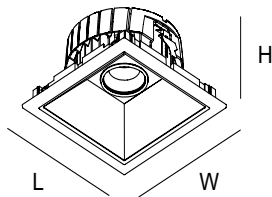

Narro RV PRO

FM 2600 lm 22 W 830 FO 30° white/white

ARTICLE NO: 149454410011

● White structure

● White structure

Dimension

Dimension (mm): L: 240 W: 240 H: 110
Cut Out (mm): Lco: 220 Wco: 220 Hco: 130

Product description

Installation Recessed ceiling (RV) **Optic** Metalized polycarbonate optic with lacquer finish, uniform distribution **Nominal Luminaire Luminous flux** 2600 lm

Light source luminous flux 3010 lm **Power** 21.9 W

IP Protection IP20 **IK Protection** IK06 **Weight** 2,10 kg **EAN number**

3831116726662 **Energy class** A++

Photometry

The photometric data and LDT / IES files for products with Emergency modules (1h, 3h), colours (other than white) and suspension lengths (3m & 5m) are in preparation and not yet available. Please refer to standard options to access the photometric data.