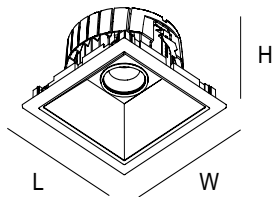

Narro RV PRO

FS 2000 lm 15 W 830 FO 15° black/white

ARTICLE NO: 149444210021

● Black

● White structure

Dimension

Dimension (mm): L: 240 W: 240 H: 110
Cut Out (mm): Lco: 220 Wco: 220 Hco: 130

Product description

Installation Recessed ceiling (RV) **Optic** Metalized polycarbonate optic with lacquer finish, uniform distribution **Nominal Luminaire Luminous flux** 2000 lm

Light source luminous flux 2290 lm **Power** 15.4 W

IP Protection IP20 **IK Protection** IK06 **Weight** 2,10 kg **Energy class** A++

Photometry

The photometric data and LDT / IES files for products with Emergency modules (1h, 3h), colours (other than white) and suspension lengths (3m & 5m) are in preparation and not yet available. Please refer to standard options to access the photometric data.