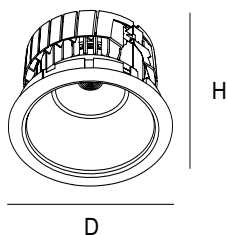

Nitor RV HE

2000 lm 15 W 830 FO white

ARTICLE NO: 14842421001

● White structure

Dimension

Dimension (mm):	D: 240	H: 120
Cut Out (mm):	Hco: 140	Dco: 220

Product description

Installation Recessed ceiling (RV) **Optic** Aluminium metalised reflector with uniform light distribution **Nominal Luminaire Luminous flux** 2000 lm