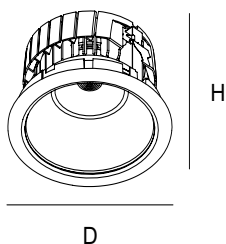

Nitor RV PRO

FW 2000 lm 15 W 830 FO 56° white/white

ARTICLE NO: 148464210011

● White structure

● White structure

Dimension

Dimension (mm):	D: 240	H: 110
Cut Out (mm):	Hco: 130	Dco: 220

Product description

Installation Recessed ceiling (RV) **Optic** Metalized polycarbonate optic with lacquer finish, uniform distribution **Nominal Luminaire Luminous flux** 1950 lm

Light source luminous flux 2290 lm **Power** 15.4 W

IP Protection IP20 **IK Protection** IK06 **Weight** 2,00 kg **EAN number**

3831116728246 **Energy class** A++

Photometry

The photometric data and LDT / IES files for products with Emergency modules (1h, 3h), colours (other than white) and suspension lengths (3m & 5m) are in preparation and not yet available. Please refer to standard options to access the photometric data.