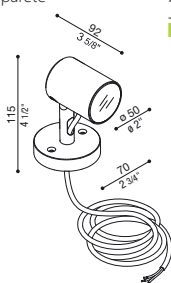

LED
700 lm 6W
real Max output lm 640

A+ A+ A++

Specif.

CL.I E

Col.

99,00

99,00

99,00

99,00

€

Trasp.

LL126004□□

LL126005□□

LL126006□□

LL126007□□

optic

M = 40°

L = 65°

D = Diff.

led colour

N = (4000K)

3 = (3000K, lm -5%)

2 = (2700K, lm -5%)

NEW

Colori disponibili

Available colours - Couleurs disponibles