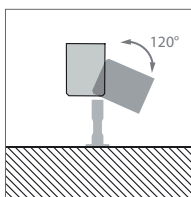

AGO

Faretto LED dal design moderno e versatile. Adatto per installazione a terra, Ago conferisce personalità e funzionalità ad ogni ambiente in cui la luce si erga a protagonista. Corpo in alluminio anodizzato, è disponibile in diverse finiture cromatiche e con 3 filtri colorati (Red, Green, Blue) per un sorprendente effetto scenografico e totale assenza d'abbagliamento. Facile da installare, l'apparecchio risulta inaccessibile con un'elevata resistenza all'ossidazione grazie al trattamento di passivazione. Disponibile anche l'accessorio copri lente per una maggiore protezione e una gestione più intensa del fascio luminoso.

Suitable for ground installation, AGO makes unique and functional every environment in which the light is protagonist. The body, made of anodized aluminum, is available in three different finishes and coloured filters (Red, Green, Blue). The final effect is scenographic without causing flash blindness. This product is easy to install, already wired and with a highly resistance to oxidation thanks to the passivation treatment. A lens cap is also available for a higher protection and a more controlled light beam.